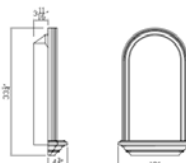

Profile

Niche
POLYURETHANE,
INTERIOR

N300

W 18 x H 38-1/4" x P 3-3/8"

N300 WALL NICHE 38-1/4 IN

Picture

Profile

Medallion
POLYURETHANE,
INTERIOR

M560

Dia. 12" x P 1"

FLORAL BEAD MEDALLION

Picture

Profile

Niche
POLYURETHANE,
INTERIOR

N302

W 19 x H 33-1/4" x P 4-3/4"

WALL NICHE 33-1/4"

Picture

Profile

Niche
POLYURETHANE,
INTERIOR

N7033

W 21 x H 41-1/2" x P 4-3/4

N7033 WALL NICHE 41-1/2"

Picture

Profile

Picture

Profile

Niche
POLYURETHANE,
INTERIOR

N7034

W 22-3/8 x H 46-1/8" x P 5-1/8

N7034 WALL NICHE 8-1/4" SHELF
DEPTH

Picture