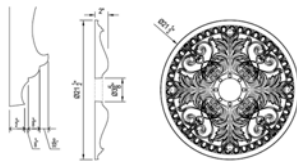

M541

Dia. 24" x P 1-3/8"

M541 MEDALLION

Picture

Profile

Medallion
POLYURETHANE,
INTERIOR

M570

Dia. 24" x P 1"

M570 MEDALLION 24 IN

Picture

Profile

Medallion
POLYURETHANE,
INTERIOR

M555

Dia. 21-1/2"

M555 GRECIAN LEAF MEDALLION

Picture

Profile

Niche
POLYURETHANE,
INTERIOR

N300

W 18 x H 38-1/4" x P 3-3/8"

N300 WALL NICHE 38-1/4 IN

Picture

Profile

Medallion
POLYURETHANE,
INTERIOR