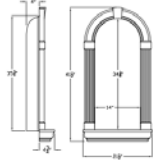

Profile

Niche
POLYURETHANE,
INTERIOR

N300

W 18 x H 38-1/4" x P 3-3/8"

N300 WALL NICHE 38-1/4 IN

Picture

Profile

Medallion
POLYURETHANE,
INTERIOR

M560

Dia. 12" x P 1"

FLORAL BEAD MEDALLION

Picture

Profile

Niche
POLYURETHANE,
INTERIOR

N302

W 19 x H 33-1/4" x P 4-3/4"

WALL NICHE 33-1/4"

Picture

Profile

Niche
POLYURETHANE,
INTERIOR

N7033

W 21 x H 41-1/2" x P 4-3/4

N7033 WALL NICHE 41-1/2"

Picture

Profile

Picture

Profile

Niche
POLYURETHANE,
INTERIOR

N7034

W 22-3/8 x H 46-1/8" x P 5-1/8

N7034 WALL NICHE 8-1/4" SHELF
DEPTH

Picture