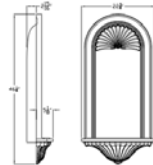

Profile

Niche
POLYURETHANE,
INTERIOR

N300

W 18 x H 38-1/4" x P 3-3/8"

N300 WALL NICHE 38-1/4 IN

Picture

Profile

Medallion
POLYURETHANE,
INTERIOR

WALL NICHE 33-1/4"

Picture

Profile

Niche
POLYURETHANE,
INTERIOR

N7033

W 21 x H 41-1/2" x P 4-3/4

N7033 WALL NICHE 41-1/2"

Picture

Profile

Picture

Profile

Niche
POLYURETHANE,
INTERIOR

N7034

W 22-3/8 x H 46-1/8" x P 5-1/8

N7034 WALL NICHE 8-1/4" SHELF
DEPTH

Picture

Profile

Picture

Profile

Picture

Profile

Picture

Profile

Picture