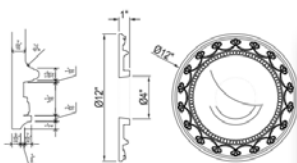

Profile

Niche
POLYURETHANE,
INTERIOR

N300

W 18 x H 38-1/4" x P 3-3/8"

N300 WALL NICHE 38-1/4 IN

Picture

Profile

Medallion
POLYURETHANE,
INTERIOR

M560

Dia. 12" x P 1"

FLORAL BEAD MEDALLION

Picture

Profile

Niche
POLYURETHANE,
INTERIOR

N302

W 19 x H 33-1/4" x P 4-3/4"

WALL NICHE 33-1/4"

Picture

Profile

Niche
POLYURETHANE,
INTERIOR

N7033

W 21 x H 41-1/2" x P 4-3/4

N7033 WALL NICHE 41-1/2"

Picture

Profile

Picture

Profile

Niche
POLYURETHANE,
INTERIOR

N7034

W 22-3/8 x H 46-1/8" x P 5-1/8

N7034 WALL NICHE 8-1/4" SHELF
DEPTH

Picture