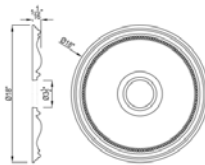

Picture
Profile

Medallion
POLYURETHANE,
INTERIOR
M40632
Dia. 31-5/8"
M40632 MEDALLION

Picture
Profile

Medallion
POLYURETHANE,
INTERIOR
M518
Diameter 18" x P 1"
CLASSIC BEAD MEDALLION

Picture
Profile

Medallion
POLYURETHANE,
INTERIOR

M526

Dia. 25-1/8" x P 7/8"

CLASSIC MEDALLION

Picture

Profile

Medallion
POLYURETHANE,
INTERIOR

M566

Dia. 17-1/4 x P 2-1/8

M566 GRECIAN BEAD MEDALLION

Picture

Profile

Medallion
POLYURETHANE,
INTERIOR

M540

Dia. 18" x P 1-1/16"

M540 MEDALLION

Picture

Profile

Medallion
POLYURETHANE,
INTERIOR

M569

Dia. 21" x P 1"

M569 MEDALLION

Picture

Profile

Medallion
POLYURETHANE,
INTERIOR