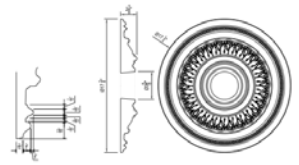

Medallion
POLYURETHANE,
INTERIOR
M41621
Dia. 20-5/8" x P 1-1/2
M41621 MEDALLION

Picture
Profile

Medallion
POLYURETHANE,
INTERIOR
M40530
Dia. 30"
M40530 MEDALLION

Picture
Profile

Medallion
POLYURETHANE,
INTERIOR
M512
Dia. 12-3/8"
BEAD MEDALLION

Picture
Profile

Medallion
POLYURETHANE,
INTERIOR
M40632
Dia. 31-5/8"
M40632 MEDALLION

Picture
Profile

Medallion
POLYURETHANE,
INTERIOR
M518
Diameter 18" x P 1"
CLASSIC BEAD MEDALLION

Picture
Profile

Medallion
POLYURETHANE,
INTERIOR

M526

Dia. 25-1/8" x P 7/8"

CLASSIC MEDALLION

Picture

Profile

Medallion
POLYURETHANE,
INTERIOR

M566

Dia. 17-1/4 x P 2-1/8

M566 GRECIAN BEAD MEDALLION

Picture

Profile

Medallion
POLYURETHANE,
INTERIOR

M540

Dia. 18" x P 1-1/16"

M540 MEDALLION

Picture