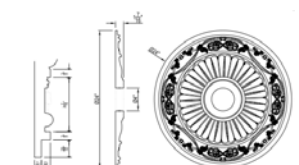

Profile

Medallion
POLYURETHANE,
INTERIOR

M569

Dia. 21" x P 1"

M569 MEDALLION

Picture

Profile

Medallion
POLYURETHANE,
INTERIOR

M541

Dia. 24" x P 1-3/8"

M541 MEDALLION

Picture

Profile

Medallion
POLYURETHANE,
INTERIOR

M570

Dia. 24" x P 1"

M570 MEDALLION 24 IN

Picture

Profile

Medallion
POLYURETHANE,
INTERIOR

M555

Dia. 21-1/2"

M555 GRECIAN LEAF MEDALLION

Picture

Profile

Niche
POLYURETHANE,
INTERIOR

N300

W 18 x H 38-1/4" x P 3-3/8"

N300 WALL NICHE 38-1/4 IN

Picture

Profile

Medallion
POLYURETHANE,
INTERIOR