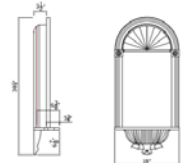

M570 MEDALLION 24 IN

Picture

Profile

Medallion
POLYURETHANE,
INTERIOR

M555

Dia. 21-1/2"

M555 GRECIAN LEAF MEDALLION

Picture

Profile

Niche
POLYURETHANE,
INTERIOR

N300

W 18 x H 38-1/4" x P 3-3/8"

N300 WALL NICHE 38-1/4 IN

Picture

Profile

Medallion
POLYURETHANE,
INTERIOR

M560

Dia. 12" x P 1"

FLORAL BEAD MEDALLION

Picture

Profile

Niche
POLYURETHANE,
INTERIOR

N302

W 19 x H 33-1/4" x P 4-3/4"

WALL NICHE 33-1/4"

Picture

Profile

Niche
POLYURETHANE,
INTERIOR

N7033

W 21 x H 41-1/2" x P 4-3/4

N7033 WALL NICHE 41-1/2"

Picture